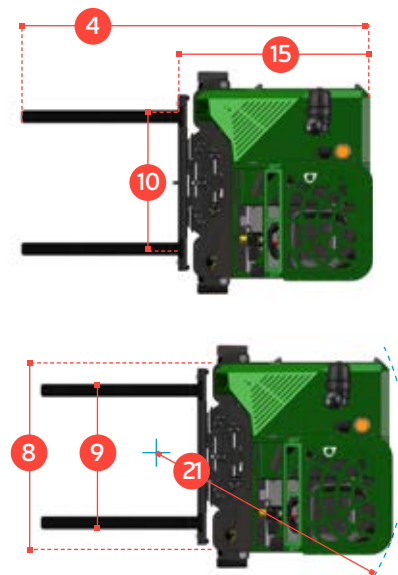

SIWARD MODE

REF.	DESCRIPTION	CB5		CB6	
		Std.	Optional	Optional	Optional
1 a	Standard. Lift Height	157"	193"	216"	236"
1 b	Free Lift Height	0"	52"	60"	67"
2	Height Mast Closed	105"	88"	96"	103"
3	Max. (Mast raised)	190"	228"	251"	270"
4	Overall Length	103"			
5	Ground Clearance Under Mast	5"			
6	Ground Clearance to Wheelbase Center	4"			
7	Height of Overhead Guard	88½"			
8	Width	59"			
9	Outside Spread of Fork Arms	52½"			
10	Track Front	52"			
11	Load Center Distance	24"			
12	Overhang Front	12½"			
13	Wheel Base	43½"			
14	Overhang Back	5½"			
15	Length From Face of Fork	61"			
16	Approach Angle	30°			
17	Ramp Angle	15°			
18	Departure Angle	30°			
19	Forward Tilt	3°			
20	Backward Tilt	6°			
21	Minimum Outside Radius	55"			
A	Capacity	5,000 lbs	6,000 lbs		
B	Unladen Weight	12,000 lbs	12,900 lbs		
C	Maximum Ground Speed	9 mph			
D	Gradeability	10%			
E	3 ltr GM LPG	65 HP			
F	Electrics	12 Volt			
G	Fork Section	5" x 2" x 42"			
H	16 x 7 – 10.5 Front Tire x 2	OD 16" / Width 7"			
I	22 x 10 x 16 Rear Tire x 1	OD 22" / Width 10"			
J	Standard Color	Green and Gray			
K	Suspension Seat	Grammer MSG 65