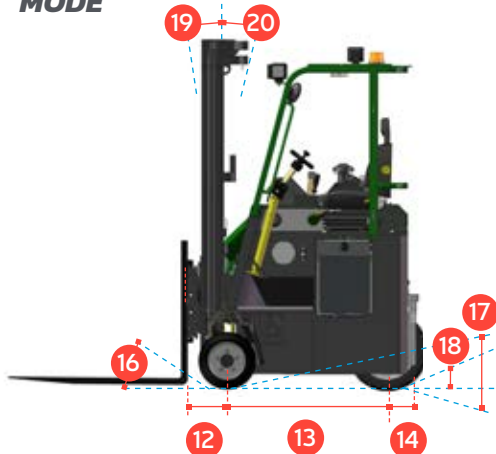

COMBI-CB

FRONTAL MODE