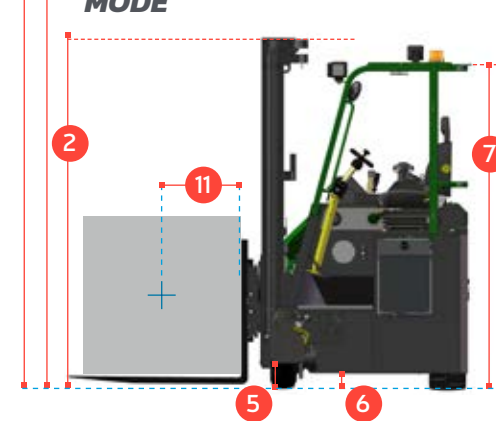

SIWARD MODE

REF.	DESCRIPTION	CB5		CB6	
		Std.	Optional	Optional	Optional
1 a	Standard. Lift Height	157"	193"	216"	236"
1 b	Free Lift Height	0"	52"	60"	67"
2	Height Mast Closed	105"	88"	96"	103"
3	Max. (Mast raised)	190"	228"	251"	270"
4	Overall Length	103"			
5	Ground Clearance Under Mast	5"			
6	Ground Clearance to Wheelbase Center	4"			
7	Height of Overhead Guard	88½"			
8	Width	59"			
9	Outside Spread of Fork Arms	52½"			
10	Track Front	52"			
11	Load Center Distance	24"			
12	Overhang Front	12½"			
13	Wheel Base	43½"			
14	Overhang Back	5½"			
15	Length From Face of Fork	61"			
16	Approach Angle	30°			
17	Ramp Angle	15°			
18	Departure Angle	30°			
19	Forward Tilt	3°			
20	Backward Tilt	6°			
21	Minimum Outside Radius	55"			
A	Capacity	5,000 lbs	6,000 lbs		
B	Unladen Weight	12,000 lbs	12,900 lbs		
C	Maximum Ground Speed	9 mph			
D	Gradeability	10%			
E	3 ltr GM LPG	65 HP			
F	Electrics	12 Volt			
G	Fork Section	5" x 2" x 42"			
H	16 x 7 – 10.5 Front Tire x 2	OD 16" / Width 7"			
I	22 x 10 x 16 Rear Tire x 1	OD 22" / Width 10"			
J	Standard Color	Green and Gray			
K	Suspension Seat	Grammer MSG 65